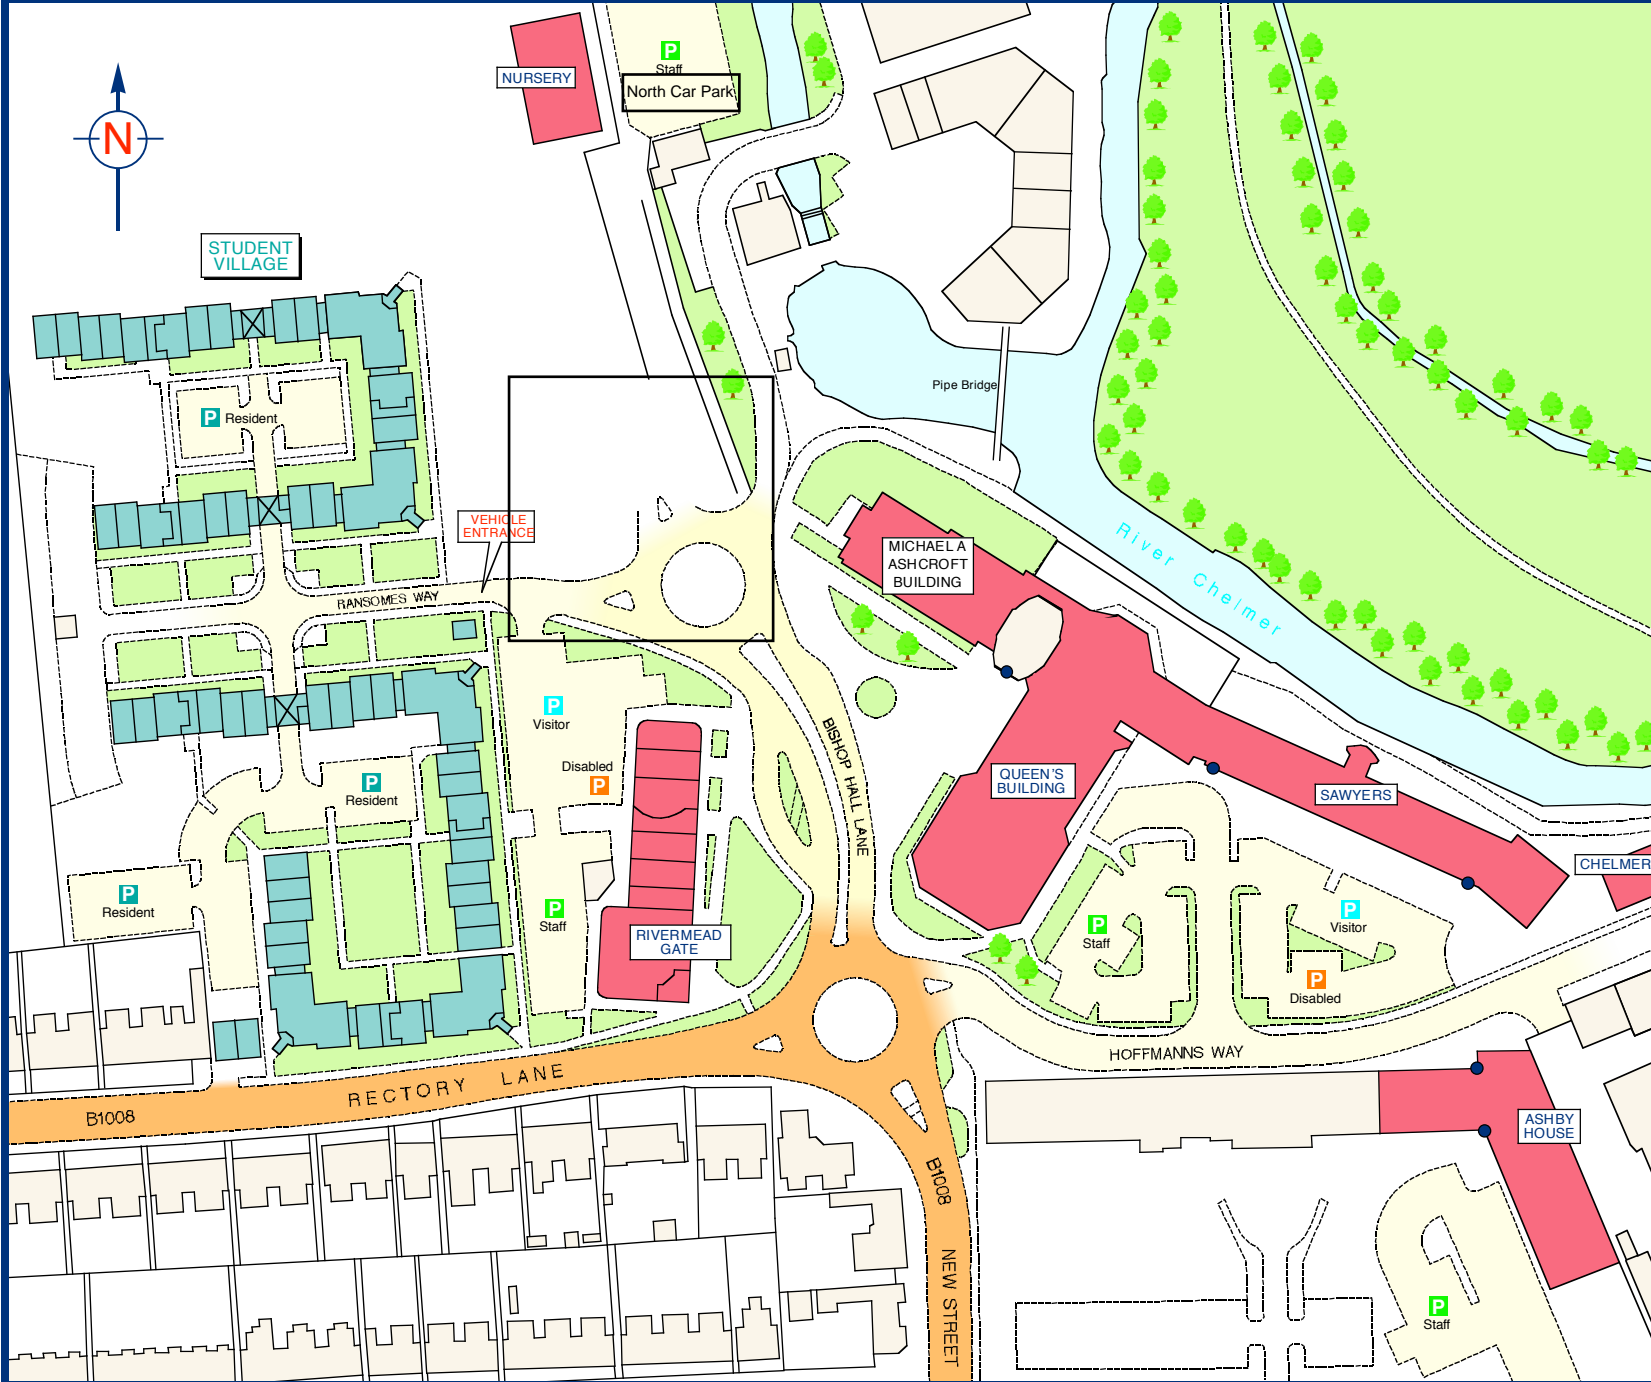

RIVERMEAD CAMPUS

RIVERMEAD CAMPUS KEY

Ashby House
 Community Health and Social Studies
 Health Care Practice
 Academic Office
 Human Resources Department
 Marketing
 Regional Office
 Strategic Information and Planning Unit

Chelmer Building
 Estates
 Residence and Accommodation
 Goods Inwards

Queen's Building
 Computer and Information Technology Services
 Graduate School
 University Library
 Media Production Department

Rivermead Gate
 Vice-Chancellor's Office
 Finance
 Health Business Centre
 Medical Centre

Sawyers Building
 School of Education
 Learning and Teaching Development Unit
 Enterprise and Innovation
 UCANA

Michael A Ashcroft Building
 Ashcroft International Business School

● Campus Entrances
 ■ Student Village Residence